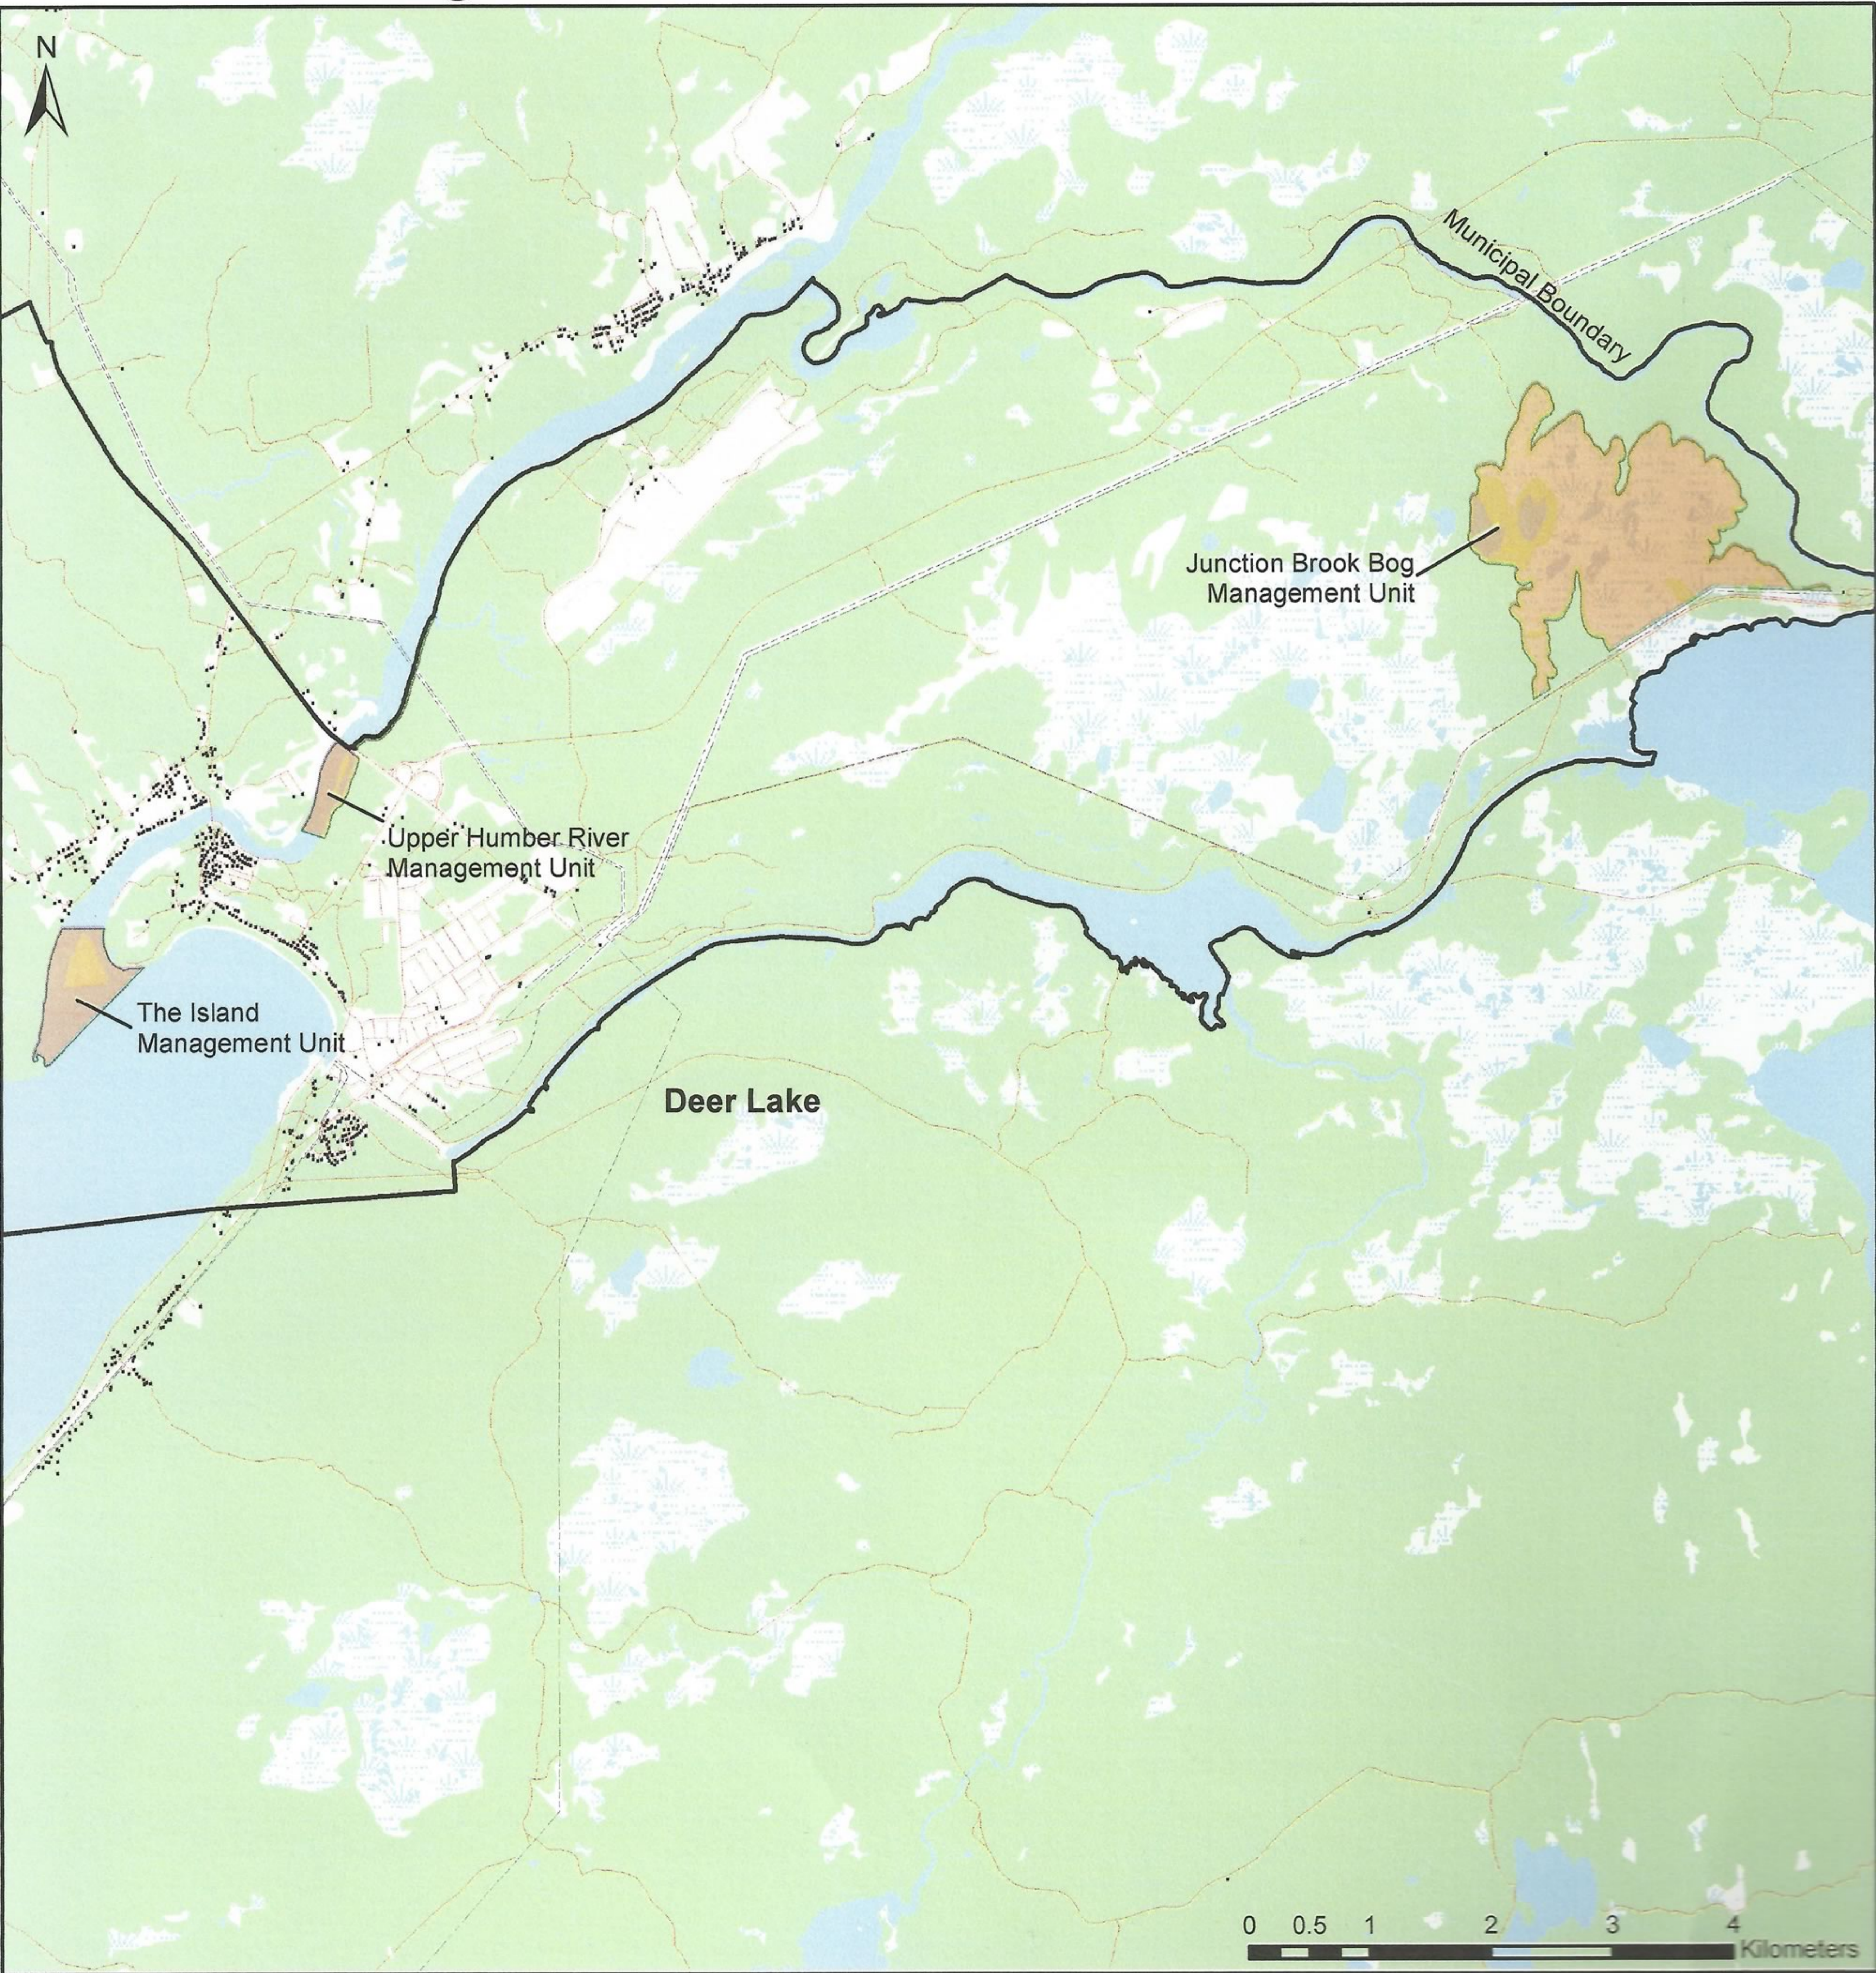

Management Units for the Town of Deer Lake

- Legend**
- Municipal Boundary
 - Management Units
 - Waterbodies
 - Vegetation
 - Buildings
 - Powerline